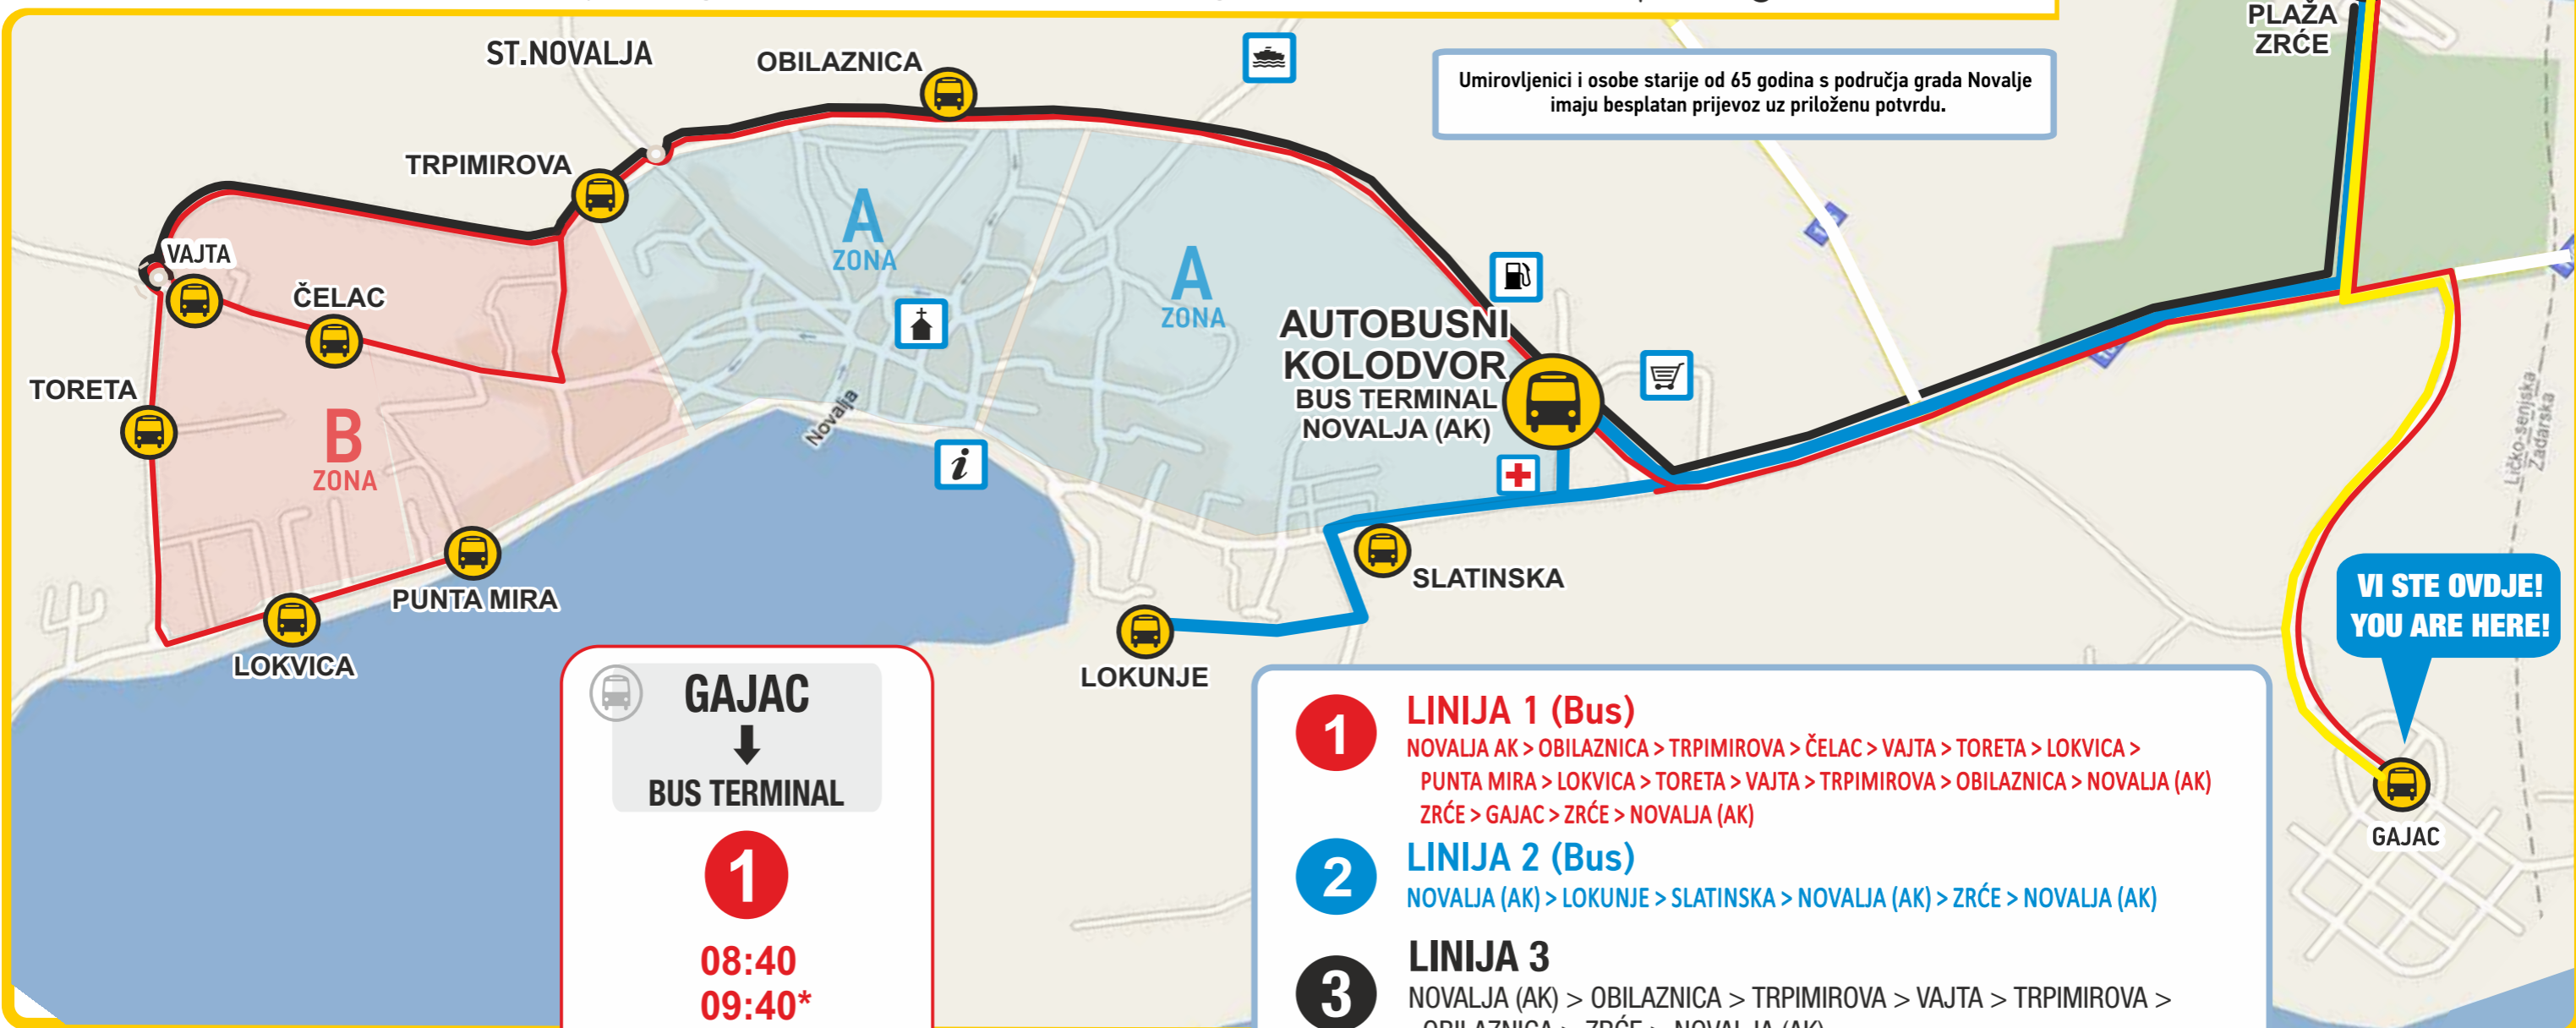

Gradski prijevoz Novalja

www.arriva.com.hr | info.zrce@arriva.com.hr

Umirovljenici i osobe starije od 65 godina s područja grada Novalje imaju besplatan prijevoz uz priloženu potvrdu.

VI STE OVDJE!
YOU ARE HERE!

GAJAC
↓
BUS TERMINAL

1

08:40
09:40*
10:40
11:40*
12:40
13:40
14:40
15:40
16:40
17:40
18:40
19:40
20:40
21:40

- **1 LINIJA 1 (Bus)**
  NOVALJA AK > OBILAZNICA > TRPIMIROVA > ČELAC > VAJTA > TORETA > LOKVICA > PUNTA MIRA > LOKVICA > TORETA > VAJTA > TRPIMIROVA > OBILAZNICA > NOVALJA (AK) > ZRČE > GAJAC > ZRČE > NOVALJA (AK)
- **2 LINIJA 2 (Bus)**
  NOVALJA (AK) > LOKUNJE > SLATINSKA > NOVALJA (AK) > ZRČE > NOVALJA (AK)
- **3 LINIJA 3**
  NOVALJA (AK) > OBILAZNICA > TRPIMIROVA > VAJTA > TRPIMIROVA > OBILAZNICA > ZRČE > NOVALJA (AK)
- **4 LINIJA 4**
  ZRČE > GAJAC > ZRČE

1

Od 22.00h do 06.00h autobusi voze svakih sat vremena.
From 22:00 to 06:00 buses to ZRČE drive every one hour.

2

Linija od 22:00 do 06:00 prometuje svakih sat vremena.
The line from 22:00 to 06:00 operates every one hour.

3

Linija od 22:00 do 06:00 prometuje svakih sat vremena.
The line from 22:00 to 06:00 operates every one hour.

4

Linija od 22:00 do 06:00 prometuje svakih sat vremena.
The line from 22:00 to 06:00 operates every one hour.

* Prometuje od 22.06.
* Valid from 22.06.