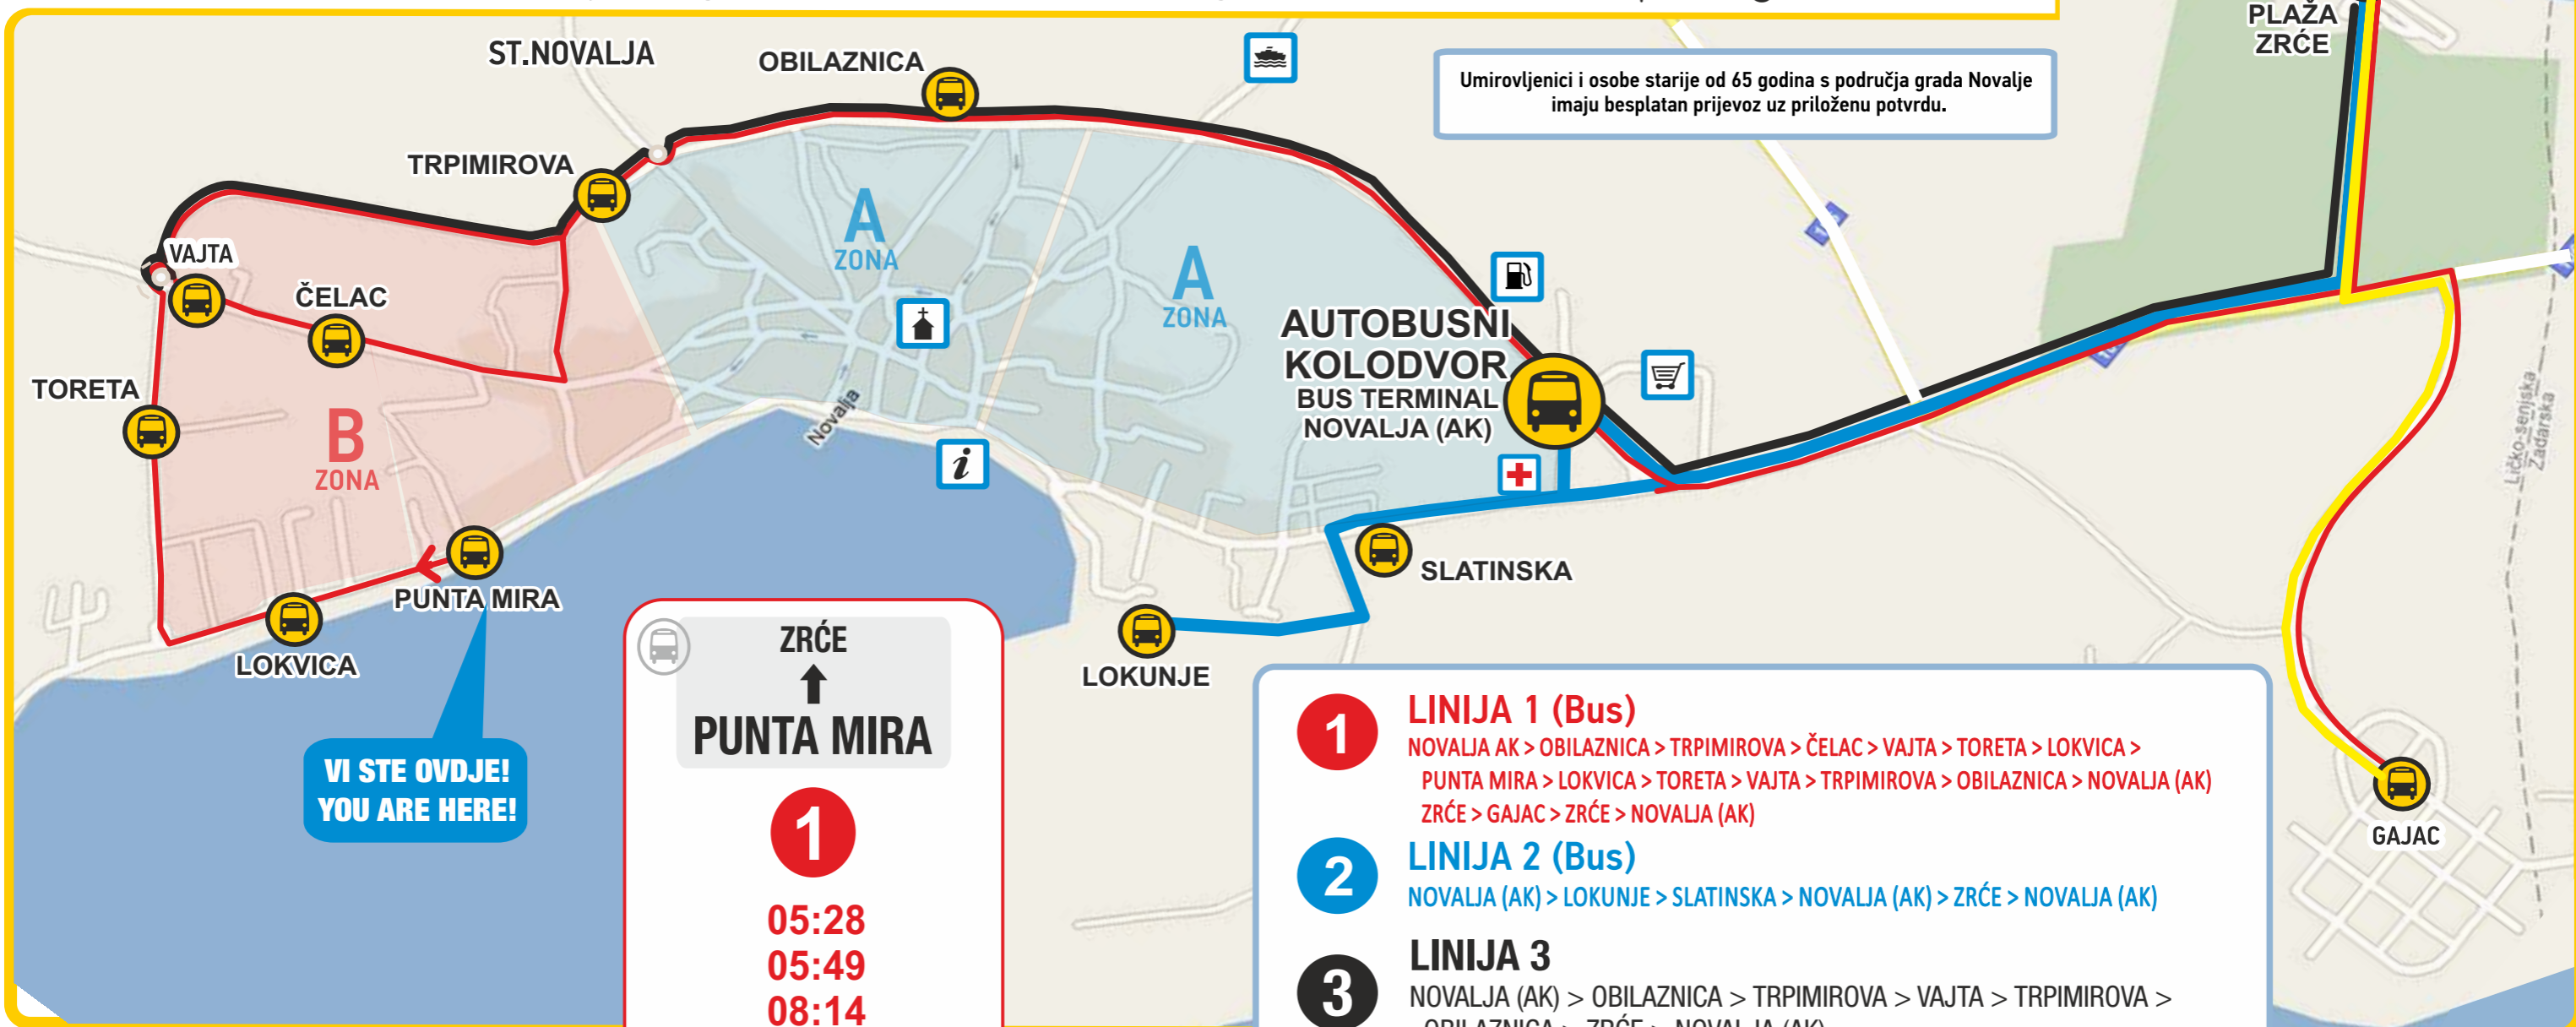

Gradski prijevoz Novalja

www.arriva.com.hr | info.zrce@arriva.com.hr

Umirovljenici i osobe starije od 65 godina s područja grada Novalje imaju besplatan prijevoz uz priloženu potvrdu.

**VI STE OVDJE!
YOU ARE HERE!**

ZRĆE
↑
PUNTA MIRA

1

05:28
05:49
08:14
09:14*
10:14
11:14*
12:14
13:14
14:14
15:14
16:14
17:14
18:14
19:14
20:14
21:14

* Prometuje od 22.06.
* Valid from 22.06.

- **1 LINIJA 1 (Bus)**
  NOVALJA AK > OBILAZNICA > TRPIMIROVA > ČELAC > VAJTA > TORETA > LOKVICA > PUNTA MIRA > LOKVICA > TORETA > VAJTA > TRPIMIROVA > OBILAZNICA > NOVALJA (AK)
  ZRĆE > GAJAC > ZRĆE > NOVALJA (AK)
- **2 LINIJA 2 (Bus)**
  NOVALJA (AK) > LOKUNJE > SLATINSKA > NOVALJA (AK) > ZRĆE > NOVALJA (AK)
- **3 LINIJA 3**
  NOVALJA (AK) > OBILAZNICA > TRPIMIROVA > VAJTA > TRPIMIROVA > OBILAZNICA > ZRĆE > NOVALJA (AK)
- **4 LINIJA 4**
  ZRĆE > GAJAC > ZRĆE

1

Od 22.00h do 06.00h autobusi voze svakih sat vremena.
From 22:00 to 06:00 buses to ZRĆE drive every one hour.

2

Linija od 22:00 do 06:00 prometuje svakih sat vremena.
The line from 22:00 to 06:00 operates every one hour.

3

Linija od 22:00 do 06:00 prometuje svakih sat vremena.
The line from 22:00 to 06:00 operates every one hour.

4

Linija od 22:00 do 06:00 prometuje svakih sat vremena.
The line from 22:00 to 06:00 operates every one hour.