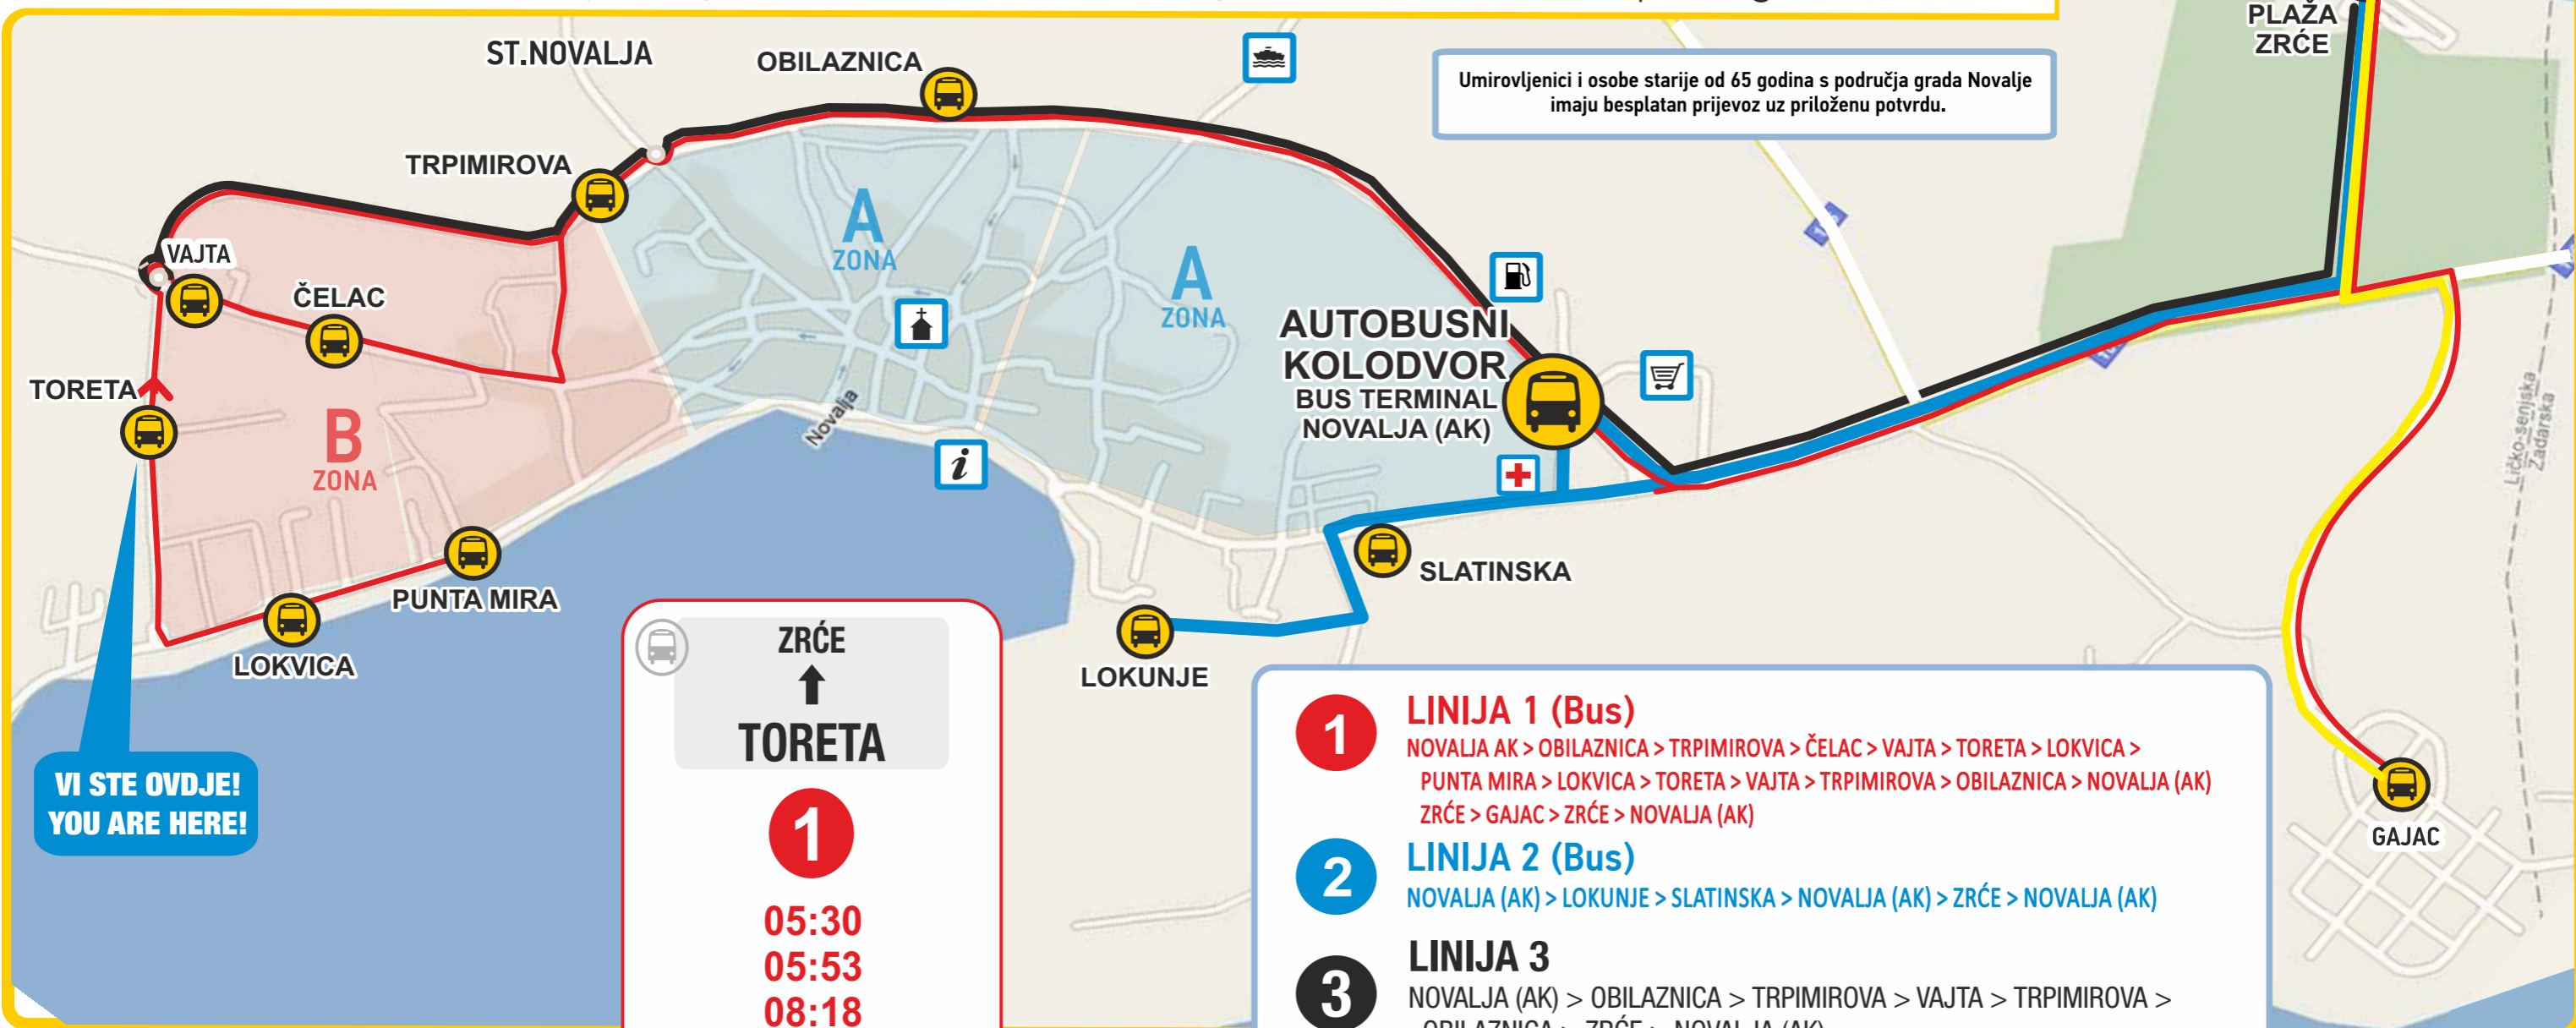

Gradski prijevoz Novalja

www.arriva.com.hr | info.zrce@arriva.com.hr

Umirovljenici i osobe starije od 65 godina s područja grada Novalje imaju besplatan prijevoz uz priloženu potvrdu.

	ZRČE
↑	
	TORETA
1	
05:30	
05:53	
08:18	
09:18*	
10:18	
11:18*	
12:18	
13:18	
14:18	
15:18	
16:18	
17:18	
18:18	
19:18	
20:18	
21:18	

- **1 LINIJA 1 (Bus)**
  NOVALJA AK > OBILAZNICA > TRPIMIROVA > ČELAC > VAJTA > TORETA > LOKVICA > PUNTA MIRA > LOKVICA > TORETA > VAJTA > TRPIMIROVA > OBILAZNICA > NOVALJA (AK)
  ZRČE > GAJAC > ZRČE > NOVALJA (AK)
- **2 LINIJA 2 (Bus)**
  NOVALJA (AK) > LOKUNJE > SLATINSKA > NOVALJA (AK) > ZRČE > NOVALJA (AK)
- **3 LINIJA 3**
  NOVALJA (AK) > OBILAZNICA > TRPIMIROVA > VAJTA > TRPIMIROVA > OBILAZNICA > ZRČE > NOVALJA (AK)
- **4 LINIJA 4**
  ZRČE > GAJAC > ZRČE

1

Od 22.00h do 06.00h autobusi voze svakih sat vremena.
From 22:00 to 06:00 buses to ZRČE drive every one hour.

2

Linija od 22:00 do 06:00 prometuje svakih sat vremena.
The line from 22:00 to 06:00 operates every one hour.

3

Linija od 22:00 do 06:00 prometuje svakih sat vremena.
The line from 22:00 to 06:00 operates every one hour.

4

Linija od 22:00 do 06:00 prometuje svakih sat vremena.
The line from 22:00 to 06:00 operates every one hour.

* Prometuje od 22.06.
* Valid from 22.06.