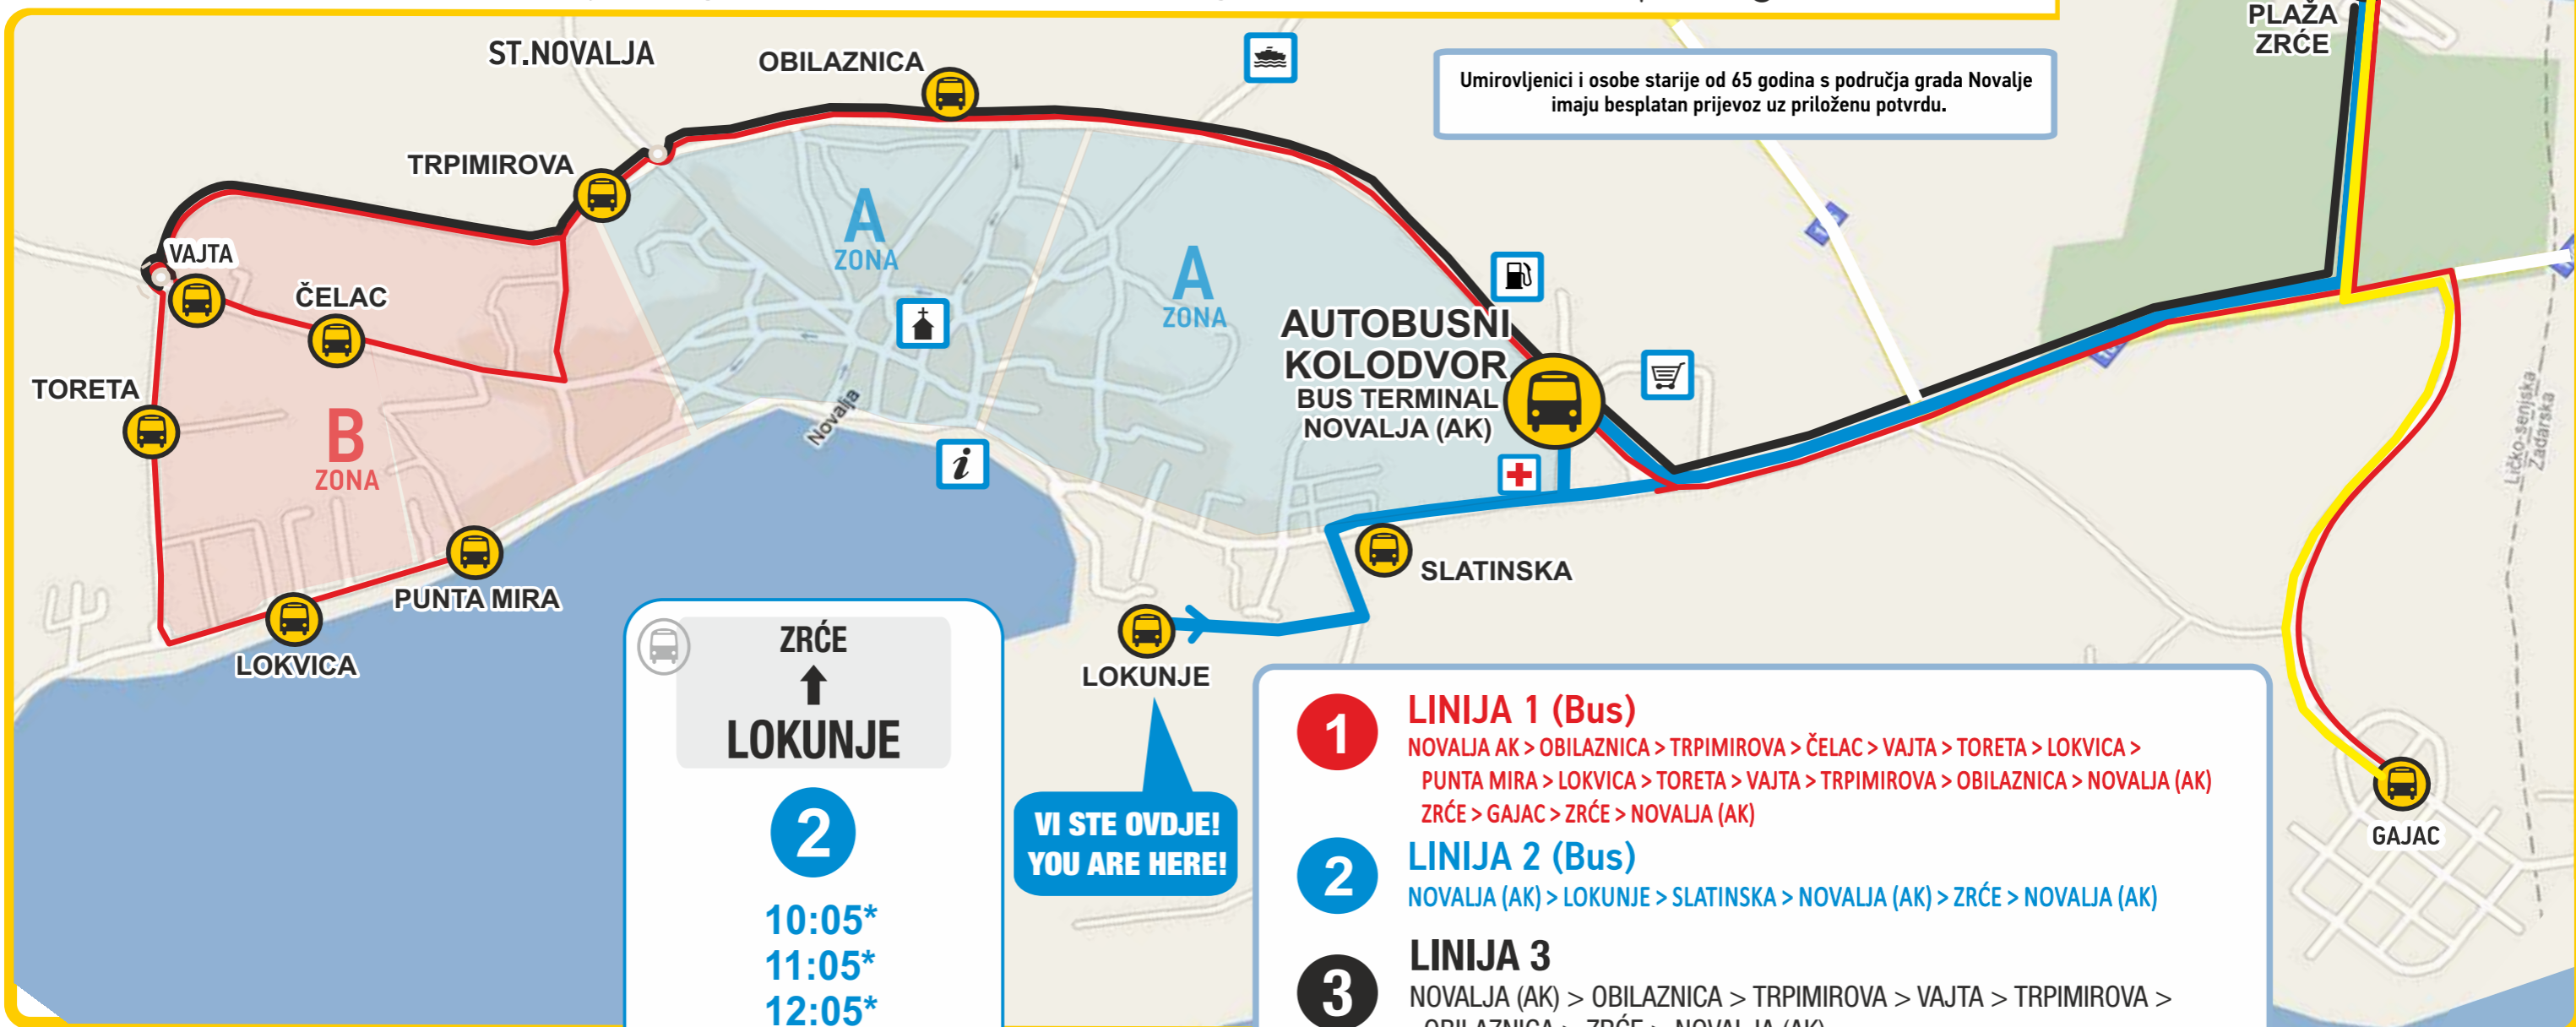

Gradski prijevoz Novalja

www.arriva.com.hr | info.zrce@arriva.com.hr

Umirovljenici i osobe starije od 65 godina s područja grada Novalje imaju besplatan prijevoz uz priloženu potvrdu.

ZRČE
↑
LOKUNJE

2

10:05*
11:05*
12:05*
13:05*
14:05
15:05
16:05
17:05
18:05
19:05
20:05
21:05

**VI STE OVDJE!
YOU ARE HERE!**

- **1 LINIJA 1 (Bus)**
  NOVALJA AK > OBILAZNICA > TRPIMIROVA > ČELAC > VAJTA > TORETA > LOKVICA > PUNTA MIRA > LOKVICA > TORETA > VAJTA > TRPIMIROVA > OBILAZNICA > NOVALJA (AK)
  ZRČE > GAJAC > ZRČE > NOVALJA (AK)
- **2 LINIJA 2 (Bus)**
  NOVALJA (AK) > LOKUNJE > SLATINSKA > NOVALJA (AK) > ZRČE > NOVALJA (AK)
- **3 LINIJA 3**
  NOVALJA (AK) > OBILAZNICA > TRPIMIROVA > VAJTA > TRPIMIROVA > OBILAZNICA > ZRČE > NOVALJA (AK)
- **4 LINIJA 4**
  ZRČE > GAJAC > ZRČE

1

Od 22.00h do 06.00h autobusi voze svakih sat vremena.
From 22:00 to 06:00 buses to ZRČE drive every one hour.

2

Linija od 22:00 do 06:00 prometuje svakih sat vremena.
The line from 22:00 to 06:00 operates every one hour.

3

Linija od 22:00 do 06:00 prometuje svakih sat vremena.
The line from 22:00 to 06:00 operates every one hour.

4

Linija od 22:00 do 06:00 prometuje svakih sat vremena.
The line from 22:00 to 06:00 operates every one hour.

* Prometuje od 22.06.
* Valid from 22.06.