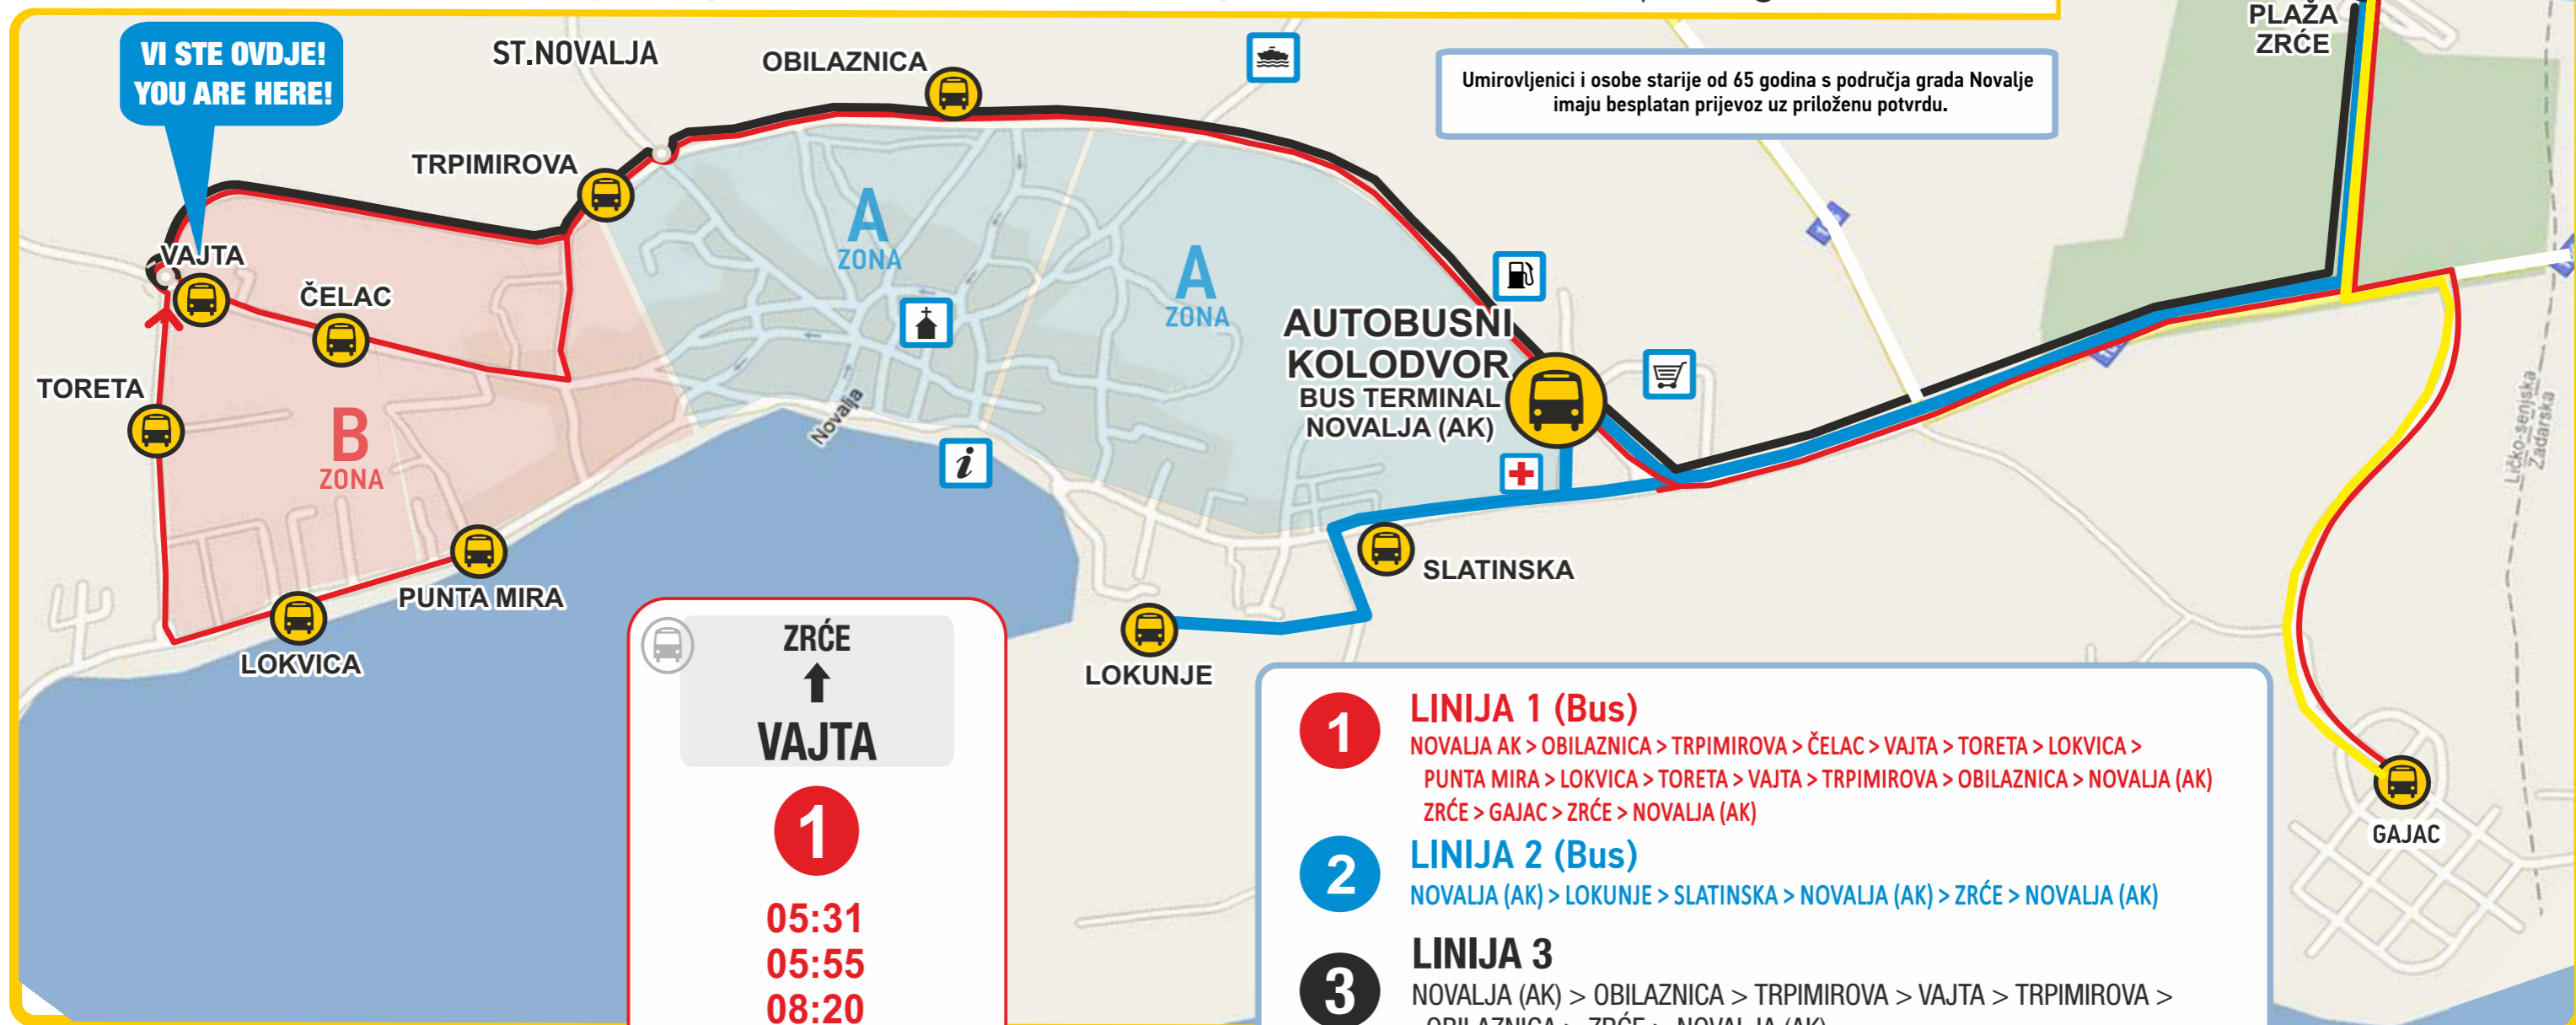

Gradski prijevoz Novalja

www.arriva.com.hr | info.zrce@arriva.com.hr

Umirovljenici i osobe starije od 65 godina s područja grada Novalje imaju besplatan prijevoz uz priloženu potvrdu.

	ZRČE
↑	
	VAJTA
1	
05:31	
05:55	
08:20	
09:20*	
10:20	
11:20*	
12:20	
13:20	
14:20	
15:20	
16:20	
17:20	
18:20	
19:20	
20:20	
21:20	

* Prometuje od 22.06.
* Valid from 22.06.

- **1 LINIJA 1 (Bus)**
  NOVALJA AK > OBILAZNICA > TRPIMIROVA > ČELAC > VAJTA > TORETA > LOKVICA > PUNTA MIRA > LOKVICA > TORETA > VAJTA > TRPIMIROVA > OBILAZNICA > NOVALJA (AK)
  ZRČE > GAJAC > ZRČE > NOVALJA (AK)
- **2 LINIJA 2 (Bus)**
  NOVALJA (AK) > LOKUNJE > SLATINSKA > NOVALJA (AK) > ZRČE > NOVALJA (AK)
- **3 LINIJA 3**
  NOVALJA (AK) > OBILAZNICA > TRPIMIROVA > VAJTA > TRPIMIROVA > OBILAZNICA > ZRČE > NOVALJA (AK)
- **4 LINIJA 4**
  ZRČE > GAJAC > ZRČE

1

Od 22.00h do 06.00h autobusi voze svakih sat vremena.
From 22:00 to 06:00 buses to ZRČE drive every one hour.

2

Linija od 22:00 do 06:00 prometuje svakih sat vremena.
The line from 22:00 to 06:00 operates every one hour.

3

Linija od 22:00 do 06:00 prometuje svakih sat vremena.
The line from 22:00 to 06:00 operates every one hour.

4

Linija od 22:00 do 06:00 prometuje svakih sat vremena.
The line from 22:00 to 06:00 operates every one hour.