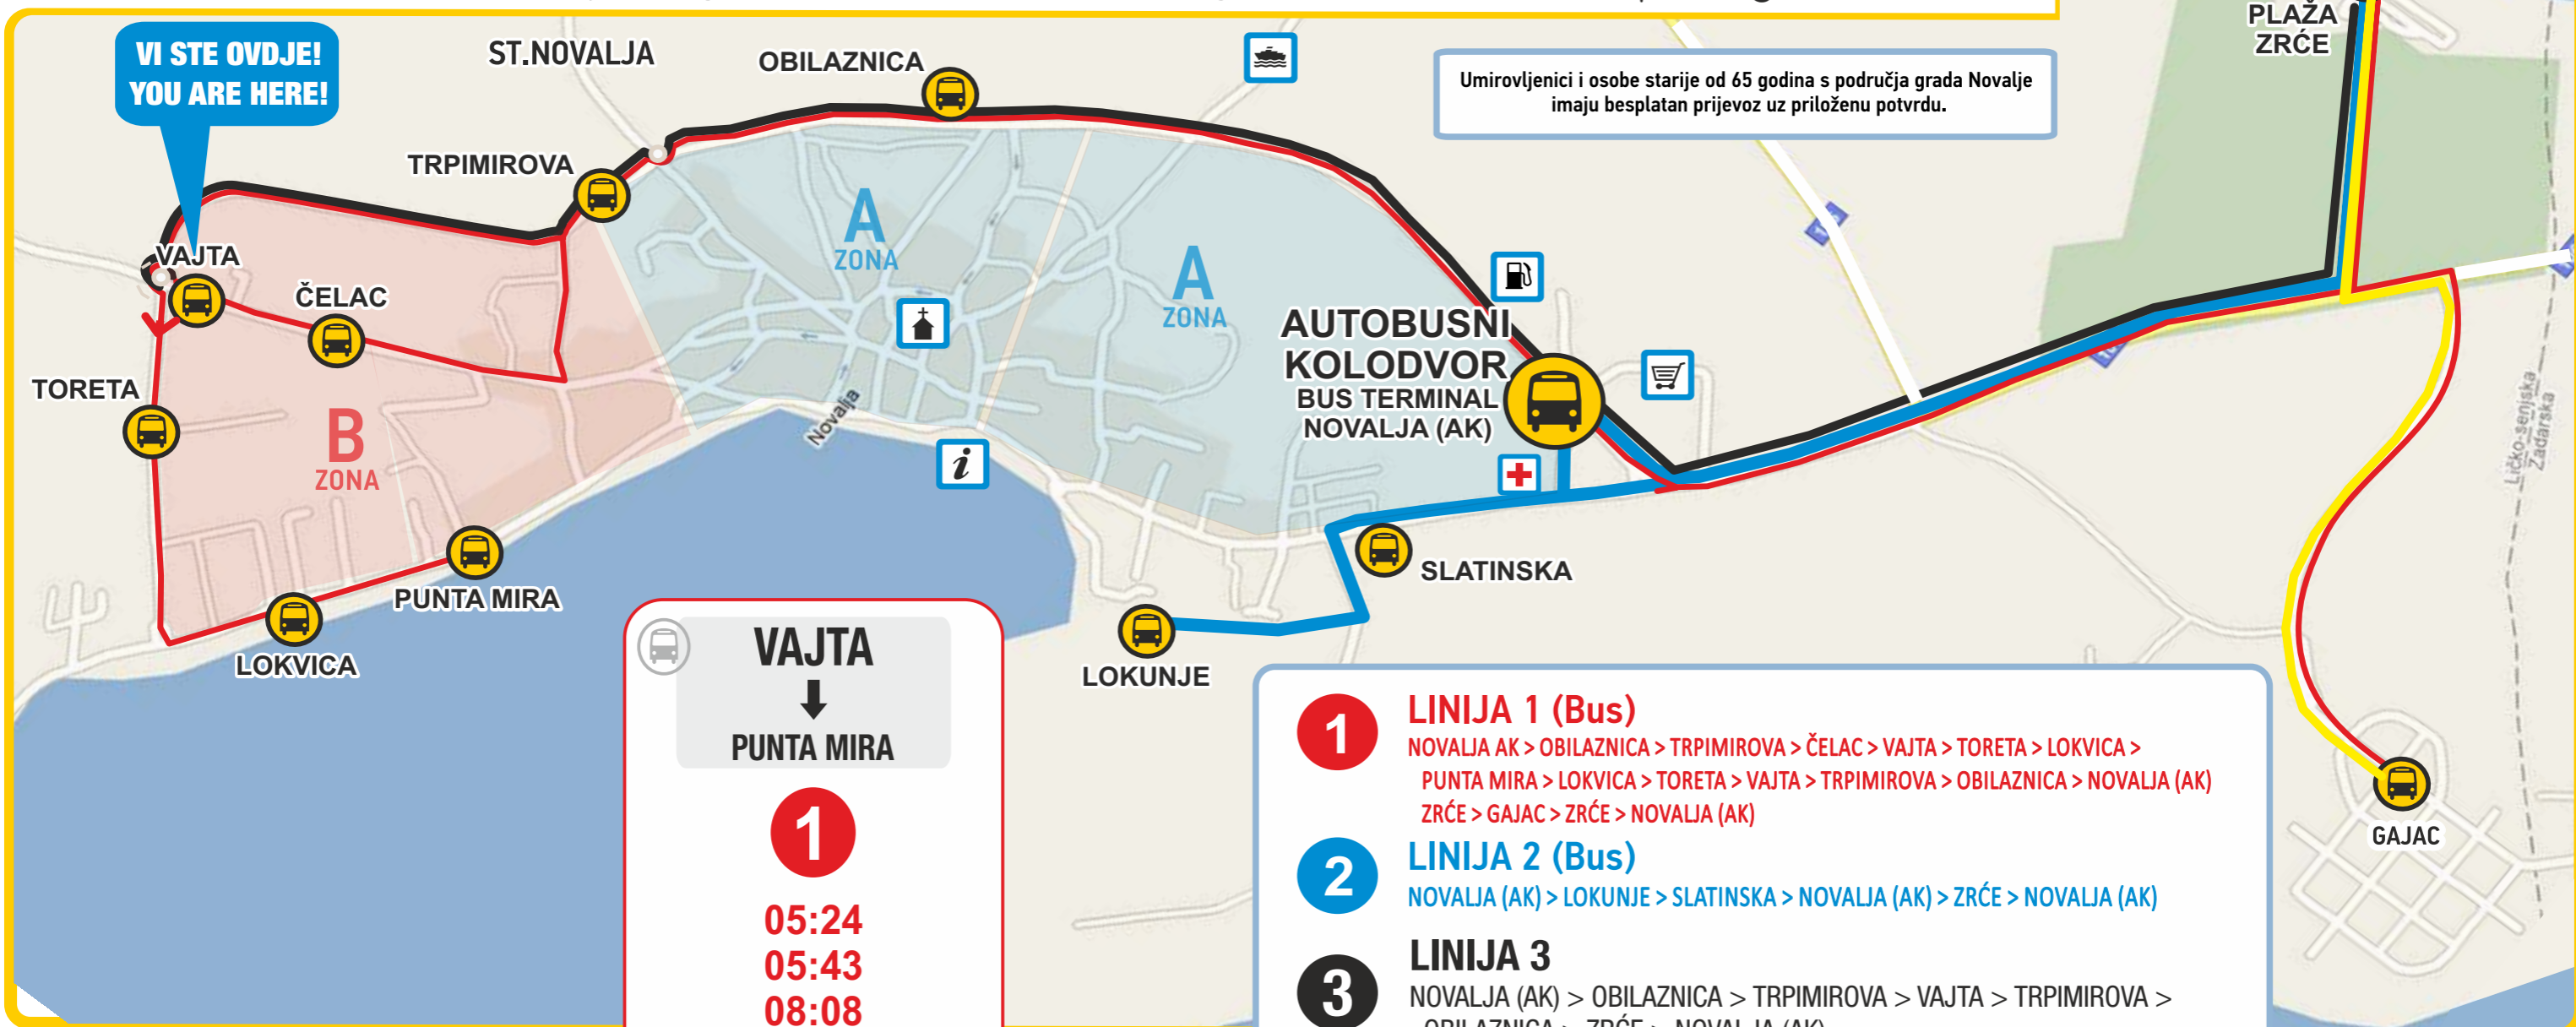

Gradski prijevoz Novalja

www.arriva.com.hr | info.zrce@arriva.com.hr

Umirovljenici i osobe starije od 65 godina s područja grada Novalje imaju besplatan prijevoz uz priloženu potvrdu.

VAJTA
↓
PUNTA MIRA

1

05:24
05:43
08:08
09:08*
10:08
11:08*
12:08
13:08
14:08
15:08
16:08
17:08
18:08
19:08
20:08
21:08

- **1 LINIJA 1 (Bus)**
  NOVALJA AK > OBILAZNICA > TRPIMIROVA > ČELAC > VAJTA > TORETA > LOKVICA > PUNTA MIRA > LOKVICA > TORETA > VAJTA > TRPIMIROVA > OBILAZNICA > NOVALJA (AK) > ZRČE > GAJAC > ZRČE > NOVALJA (AK)
- **2 LINIJA 2 (Bus)**
  NOVALJA (AK) > LOKUNJE > SLATINSKA > NOVALJA (AK) > ZRČE > NOVALJA (AK)
- **3 LINIJA 3**
  NOVALJA (AK) > OBILAZNICA > TRPIMIROVA > VAJTA > TRPIMIROVA > OBILAZNICA > ZRČE > NOVALJA (AK)
- **4 LINIJA 4**
  ZRČE > GAJAC > ZRČE

1

Od 22.00h do 06.00h autobusi voze svakih sat vremena.
From 22:00 to 06:00 buses to ZRČE drive every one hour.

2

Linija od 22:00 do 06:00 prometuje svakih sat vremena.
The line from 22:00 to 06:00 operates every one hour.

3

Linija od 22:00 do 06:00 prometuje svakih sat vremena.
The line from 22:00 to 06:00 operates every one hour.

4

Linija od 22:00 do 06:00 prometuje svakih sat vremena.
The line from 22:00 to 06:00 operates every one hour.

* Prometuje od 22.06.
* Valid from 22.06.