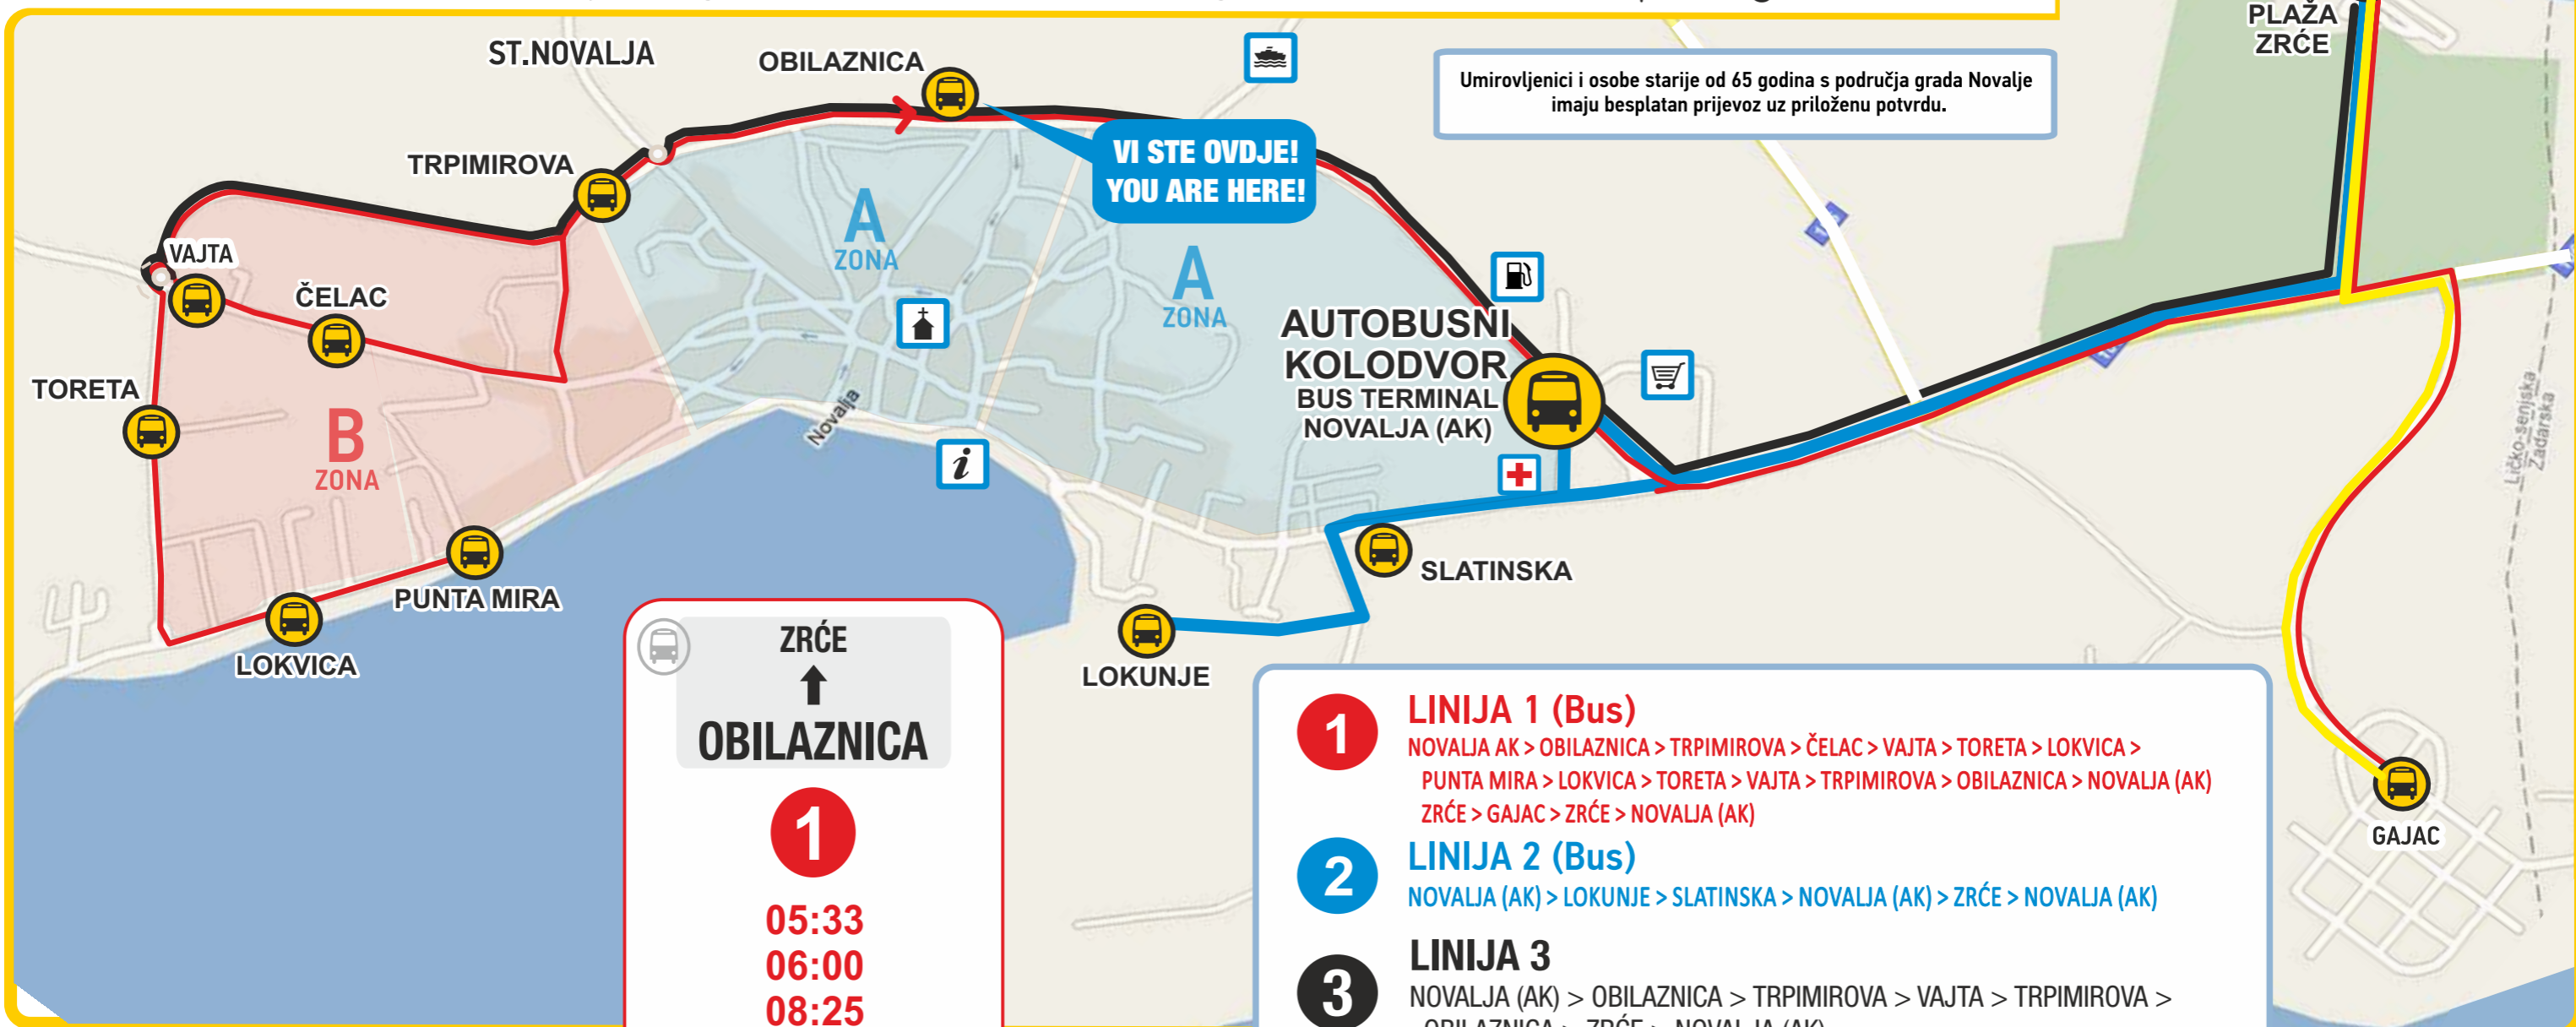

Gradski prijevoz Novalja

www.arriva.com.hr | info.zrce@arriva.com.hr

Umirovljenici i osobe starije od 65 godina s područja grada Novalje imaju besplatan prijevoz uz priloženu potvrdu.

ZRČE
↑
OBILAZNICA

1

05:33
06:00
08:25
09:25*
10:25
11:25*
12:25
13:25
14:25
15:25
16:25
17:25
18:25
19:25
20:25
21:25

- **1 LINIJA 1 (Bus)**
  NOVALJA AK > OBILAZNICA > TRPIMIROVA > ČELAC > VAJTA > TORETA > LOKVICA > PUNTA MIRA > LOKVICA > TORETA > VAJTA > TRPIMIROVA > OBILAZNICA > NOVALJA (AK)
  ZRČE > GAJAC > ZRČE > NOVALJA (AK)
- **2 LINIJA 2 (Bus)**
  NOVALJA (AK) > LOKUNJE > SLATINSKA > NOVALJA (AK) > ZRČE > NOVALJA (AK)
- **3 LINIJA 3**
  NOVALJA (AK) > OBILAZNICA > TRPIMIROVA > VAJTA > TRPIMIROVA > OBILAZNICA > ZRČE > NOVALJA (AK)
- **4 LINIJA 4**
  ZRČE > GAJAC > ZRČE

1

Od 22.00h do 06.00h autobusi voze svakih sat vremena.
From 22:00 to 06:00 buses to ZRČE drive every one hour.

2

Linija od 22:00 do 06:00 prometuje svakih sat vremena.
The line from 22:00 to 06:00 operates every one hour.

3

Linija od 22:00 do 06:00 prometuje svakih sat vremena.
The line from 22:00 to 06:00 operates every one hour.

4

Linija od 22:00 do 06:00 prometuje svakih sat vremena.
The line from 22:00 to 06:00 operates every one hour.

* Prometuje od 22.06.
* Valid from 22.06.