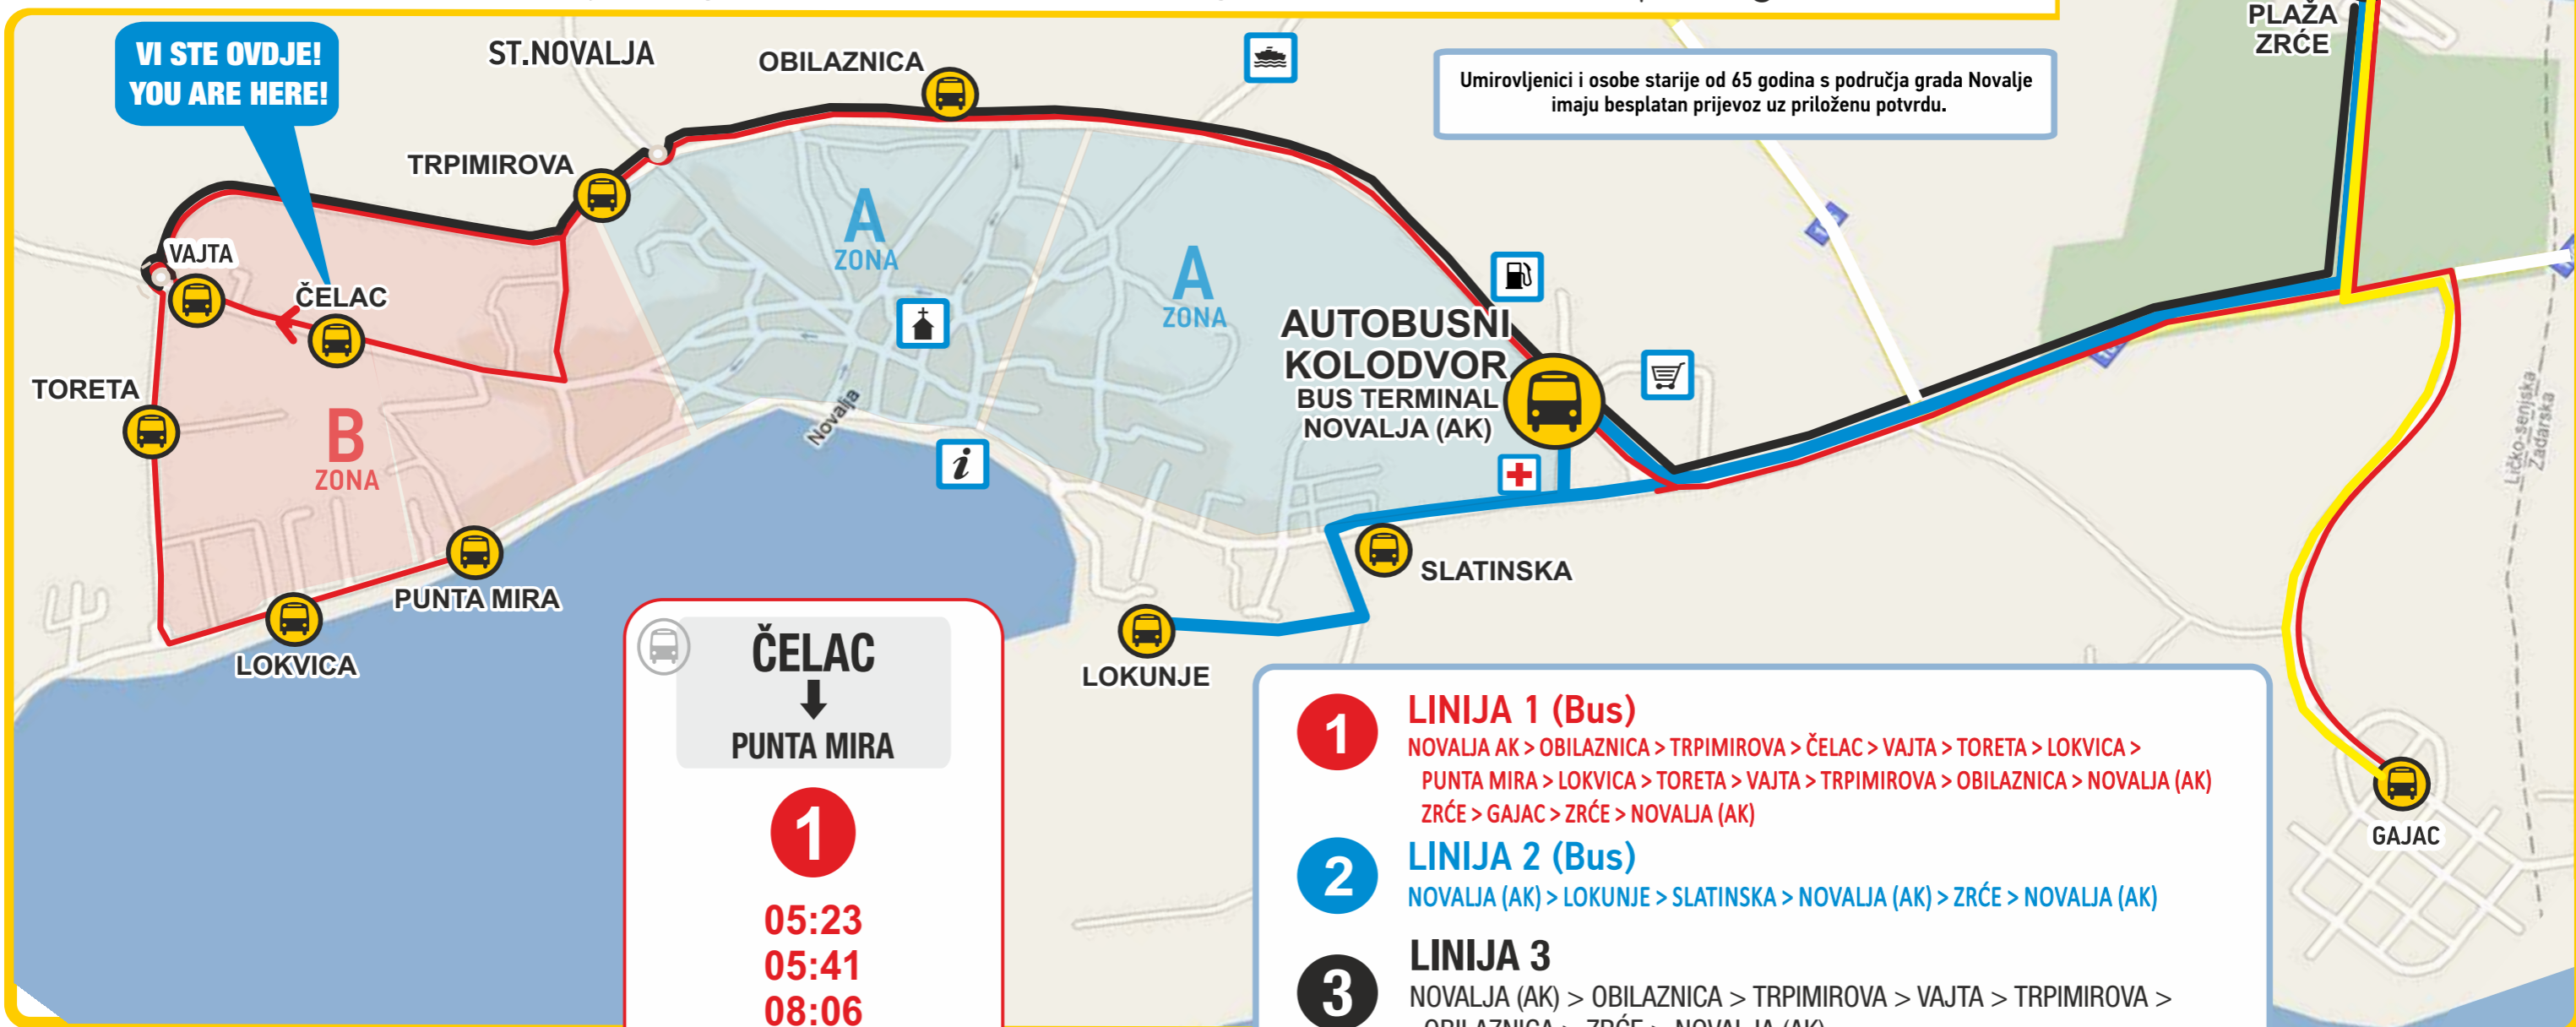

Gradski prijevoz Novalja

www.arriva.com.hr | info.zrce@arriva.com.hr

	ČELAC
↓	
	PUNTA MIRA
1	
05:23	
05:41	
08:06	
09:06*	
10:06	
11:06*	
12:06	
13:06	
14:06	
15:06	
16:06	
17:06	
18:06	
19:06	
20:06	
21:06	

* Prometuje od 22.06.
* Valid from 22.06.

- **1 LINIJA 1 (Bus)**
  NOVALJA AK > OBILAZNICA > TRPIMIROVA > ČELAC > VAJTA > TORETA > LOKVICA > PUNTA MIRA > LOKVICA > TORETA > VAJTA > TRPIMIROVA > OBILAZNICA > NOVALJA (AK) > ZRČE > GAJAC > ZRČE > NOVALJA (AK)
- **2 LINIJA 2 (Bus)**
  NOVALJA (AK) > LOKUNJE > SLATINSKA > NOVALJA (AK) > ZRČE > NOVALJA (AK)
- **3 LINIJA 3**
  NOVALJA (AK) > OBILAZNICA > TRPIMIROVA > VAJTA > TRPIMIROVA > OBILAZNICA > ZRČE > NOVALJA (AK)
- **4 LINIJA 4**
  ZRČE > GAJAC > ZRČE

1

Od 22.00h do 06.00h autobusi voze svakih sat vremena.
From 22:00 to 06:00 buses to ZRČE drive every one hour.

2

Linija od 22:00 do 06:00 prometuje svakih sat vremena.
The line from 22:00 to 06:00 operates every one hour.

3

Linija od 22:00 do 06:00 prometuje svakih sat vremena.
The line from 22:00 to 06:00 operates every one hour.

4

Linija od 22:00 do 06:00 prometuje svakih sat vremena.
The line from 22:00 to 06:00 operates every one hour.