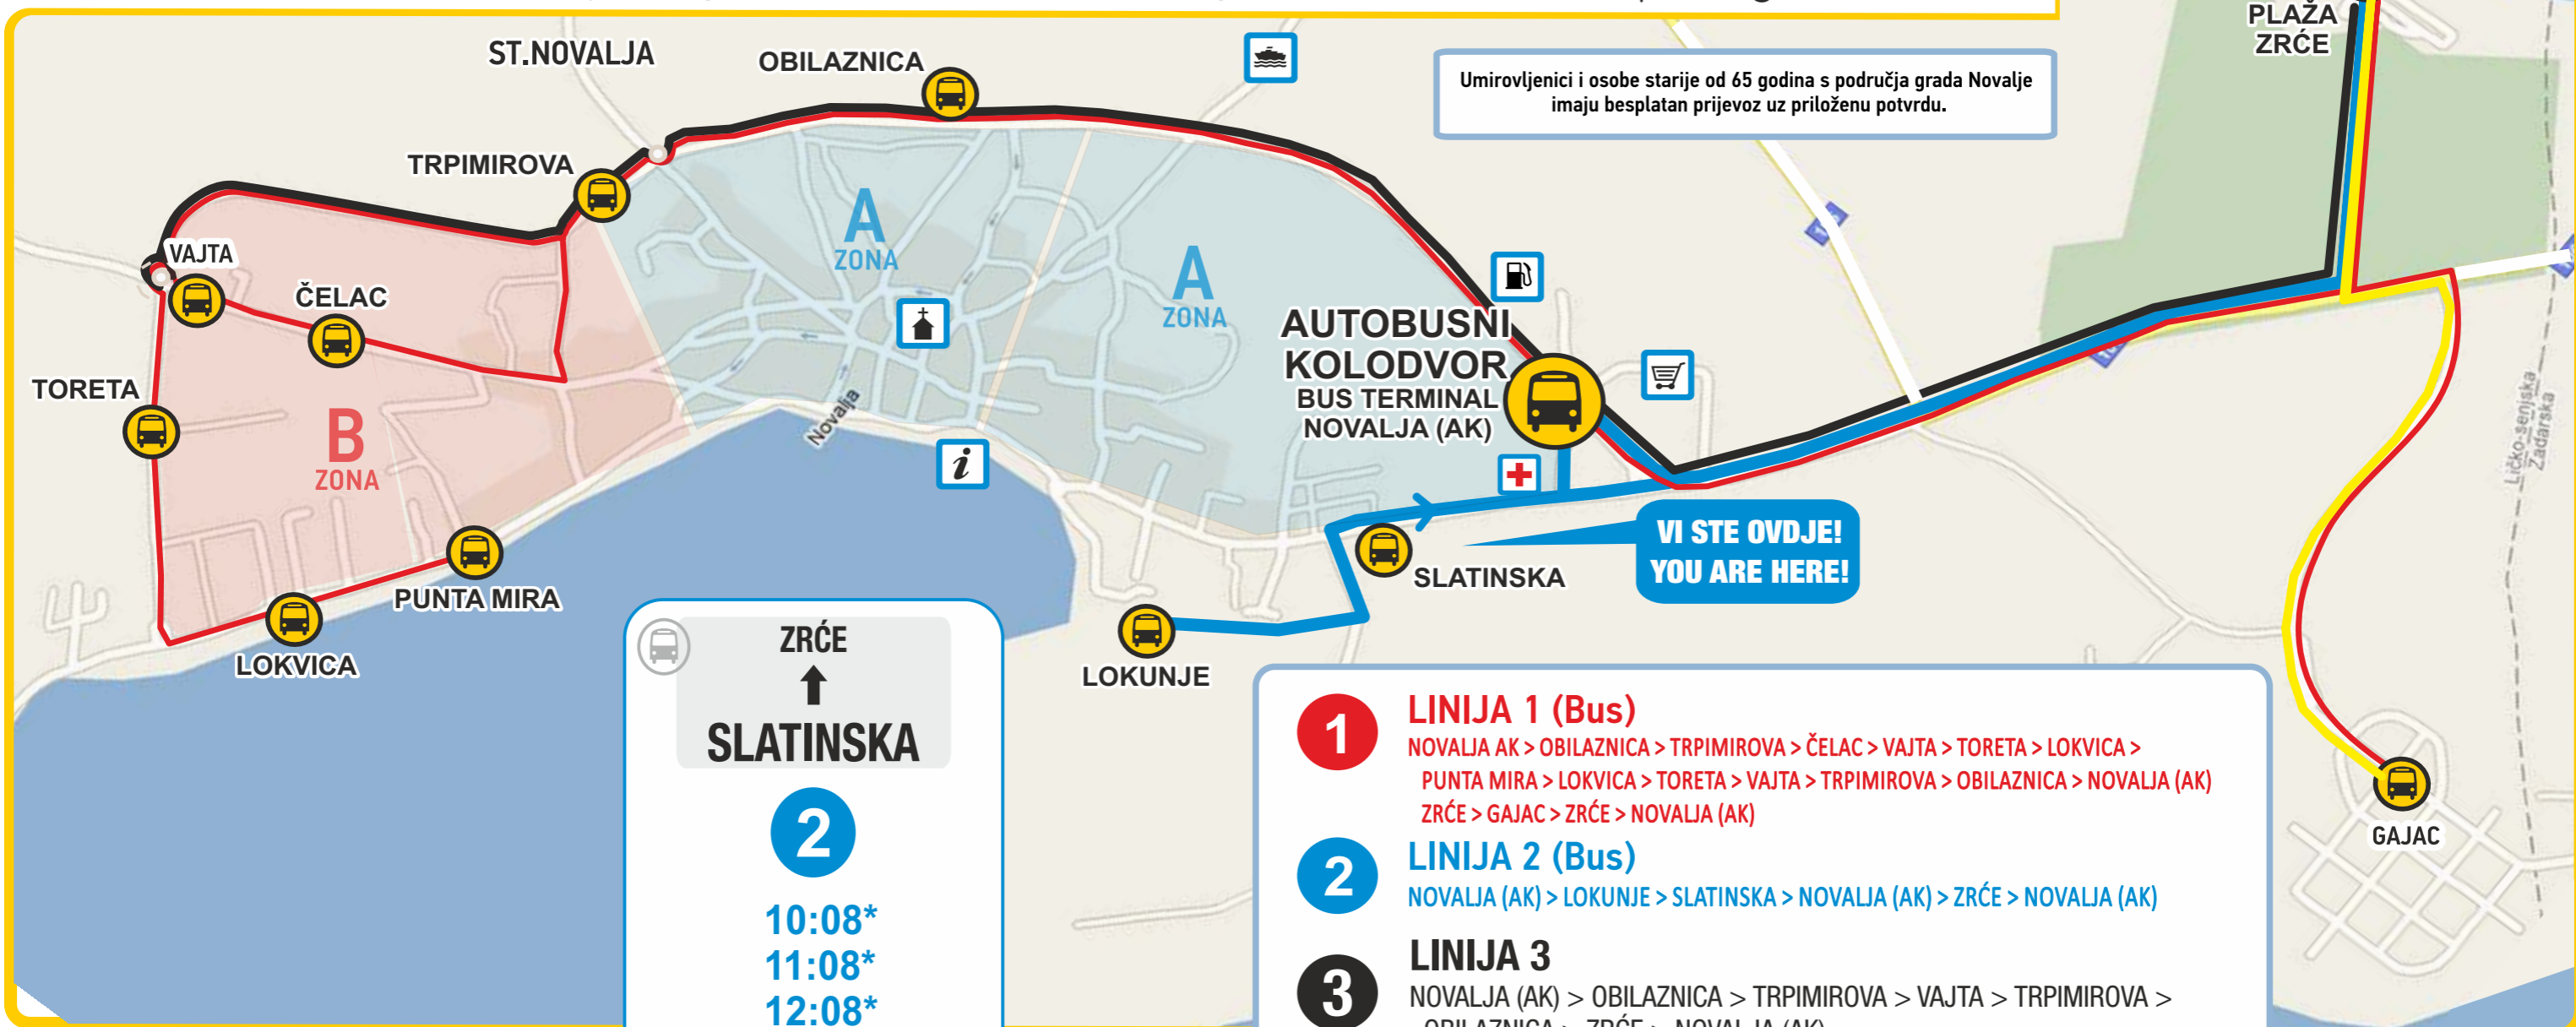

Gradski prijevoz Novalja

www.arriva.com.hr | info.zrce@arriva.com.hr

Umirovljenici i osobe starije od 65 godina s područja grada Novalje imaju besplatan prijevoz uz priloženu potvrdu.

ZRČE
↑
SLATINSKA

2

10:08*
11:08*
12:08*
13:08*
14:08
15:08
16:08
17:08
18:08
19:08
20:08
21:08

- **1 LINIJA 1 (Bus)**
  NOVALJA AK > OBILAZNICA > TRPIMIROVA > ČELAC > VAJTA > TORETA > LOKVICA > PUNTA MIRA > LOKVICA > TORETA > VAJTA > TRPIMIROVA > OBILAZNICA > NOVALJA (AK)
  ZRČE > GAJAC > ZRČE > NOVALJA (AK)
- **2 LINIJA 2 (Bus)**
  NOVALJA (AK) > LOKUNJE > SLATINSKA > NOVALJA (AK) > ZRČE > NOVALJA (AK)
- **3 LINIJA 3**
  NOVALJA (AK) > OBILAZNICA > TRPIMIROVA > VAJTA > TRPIMIROVA > OBILAZNICA > ZRČE > NOVALJA (AK)
- **4 LINIJA 4**
  ZRČE > GAJAC > ZRČE

1

Od 22.00h do 06.00h autobusi voze svakih sat vremena.
From 22:00 to 06:00 buses to ZRČE drive every one hour.

2

Linija od 22:00 do 06:00 prometuje svakih sat vremena.
The line from 22:00 to 06:00 operates every one hour.

3

Linija od 22:00 do 06:00 prometuje svakih sat vremena.
The line from 22:00 to 06:00 operates every one hour.

4

Linija od 22:00 do 06:00 prometuje svakih sat vremena.
The line from 22:00 to 06:00 operates every one hour.

* Prometuje od 22.06.
* Valid from 22.06.