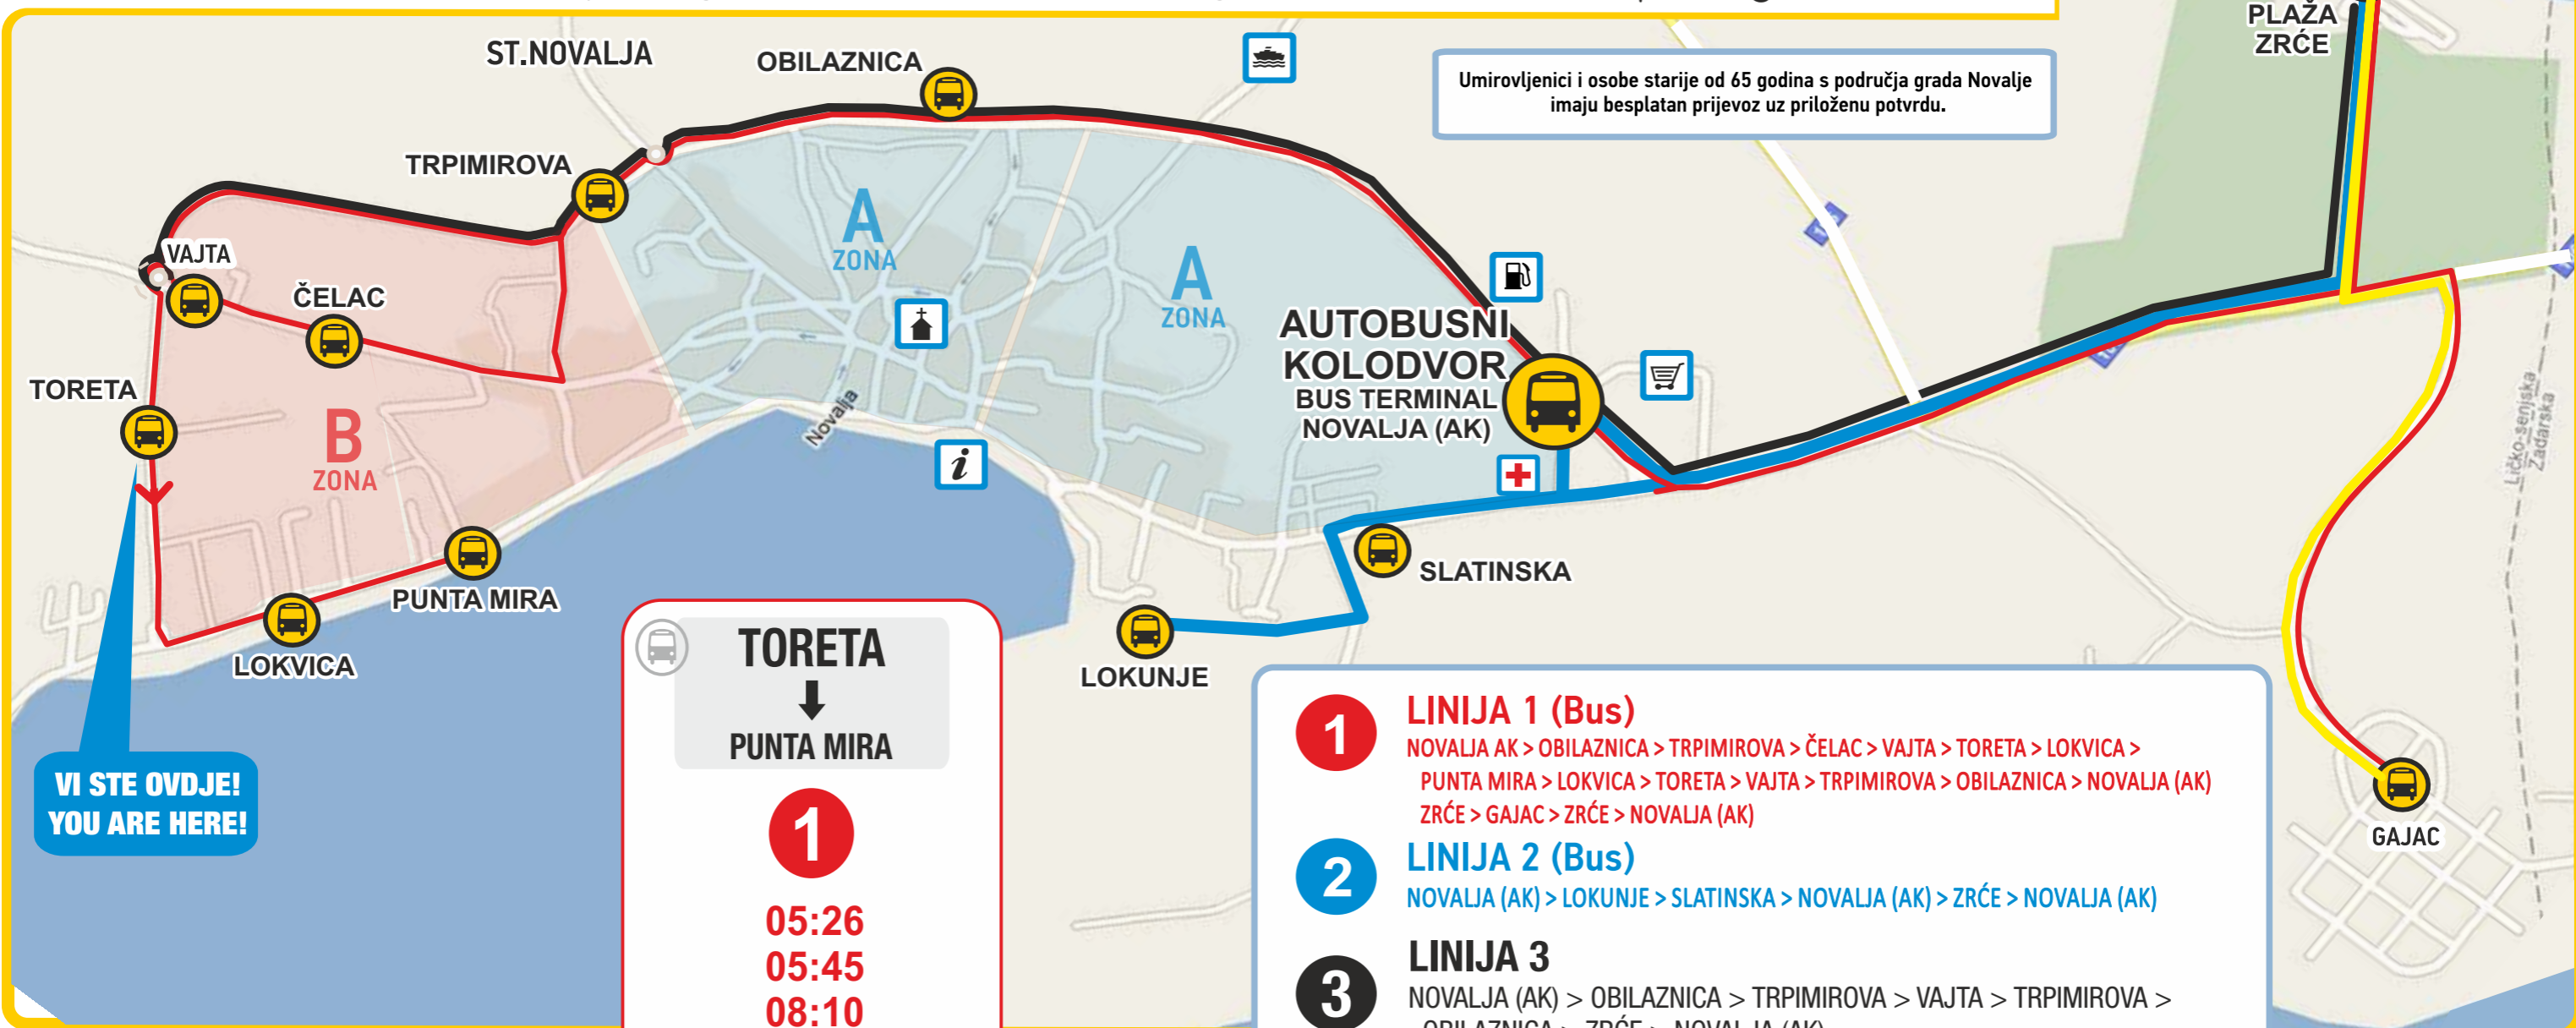

Gradski prijevoz Novalja

www.arriva.com.hr | info.zrce@arriva.com.hr

Umirovljenici i osobe starije od 65 godina s područja grada Novalje imaju besplatan prijevoz uz priloženu potvrdu.

TORETA
↓
PUNTA MIRA

1

05:26
05:45
08:10
09:10*
10:10
11:10*
12:10
13:10
14:10
15:10
16:10
17:10
18:10
19:10
20:10
21:10

- **1 LINIJA 1 (Bus)**
  NOVALJA AK > OBILAZNICA > TRPIMIROVA > ČELAC > VAJTA > TORETA > LOKVICA > PUNTA MIRA > LOKVICA > TORETA > VAJTA > TRPIMIROVA > OBILAZNICA > NOVALJA (AK) > ZRČE > GAJAC > ZRČE > NOVALJA (AK)
- **2 LINIJA 2 (Bus)**
  NOVALJA (AK) > LOKUNJE > SLATINSKA > NOVALJA (AK) > ZRČE > NOVALJA (AK)
- **3 LINIJA 3**
  NOVALJA (AK) > OBILAZNICA > TRPIMIROVA > VAJTA > TRPIMIROVA > OBILAZNICA > ZRČE > NOVALJA (AK)
- **4 LINIJA 4**
  ZRČE > GAJAC > ZRČE

1

Od 22.00h do 06.00h autobusi voze svakih sat vremena.
From 22:00 to 06:00 buses to ZRČE drive every one hour.

2

Linija od 22:00 do 06:00 prometuje svakih sat vremena.
The line from 22:00 to 06:00 operates every one hour.

3

Linija od 22:00 do 06:00 prometuje svakih sat vremena.
The line from 22:00 to 06:00 operates every one hour.

4

Linija od 22:00 do 06:00 prometuje svakih sat vremena.
The line from 22:00 to 06:00 operates every one hour.

* Prometuje od 22.06.
* Valid from 22.06.